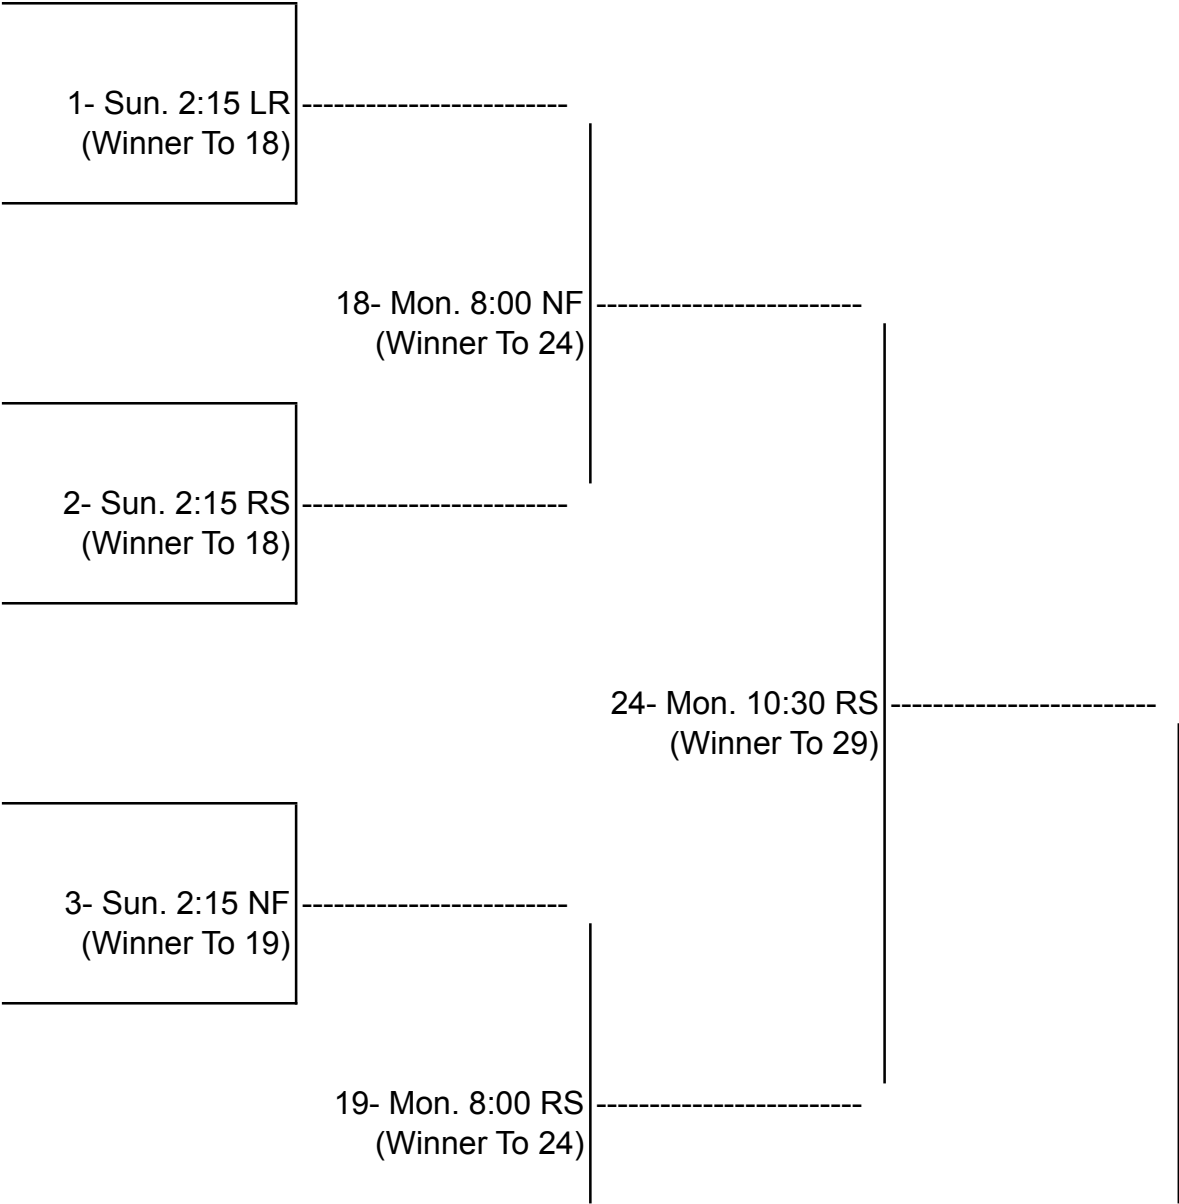

"B" Division

21- Mon. 8:00 LR
(Winner To 25)

8- Sun. 3:30 LS
(Winner To 21)
