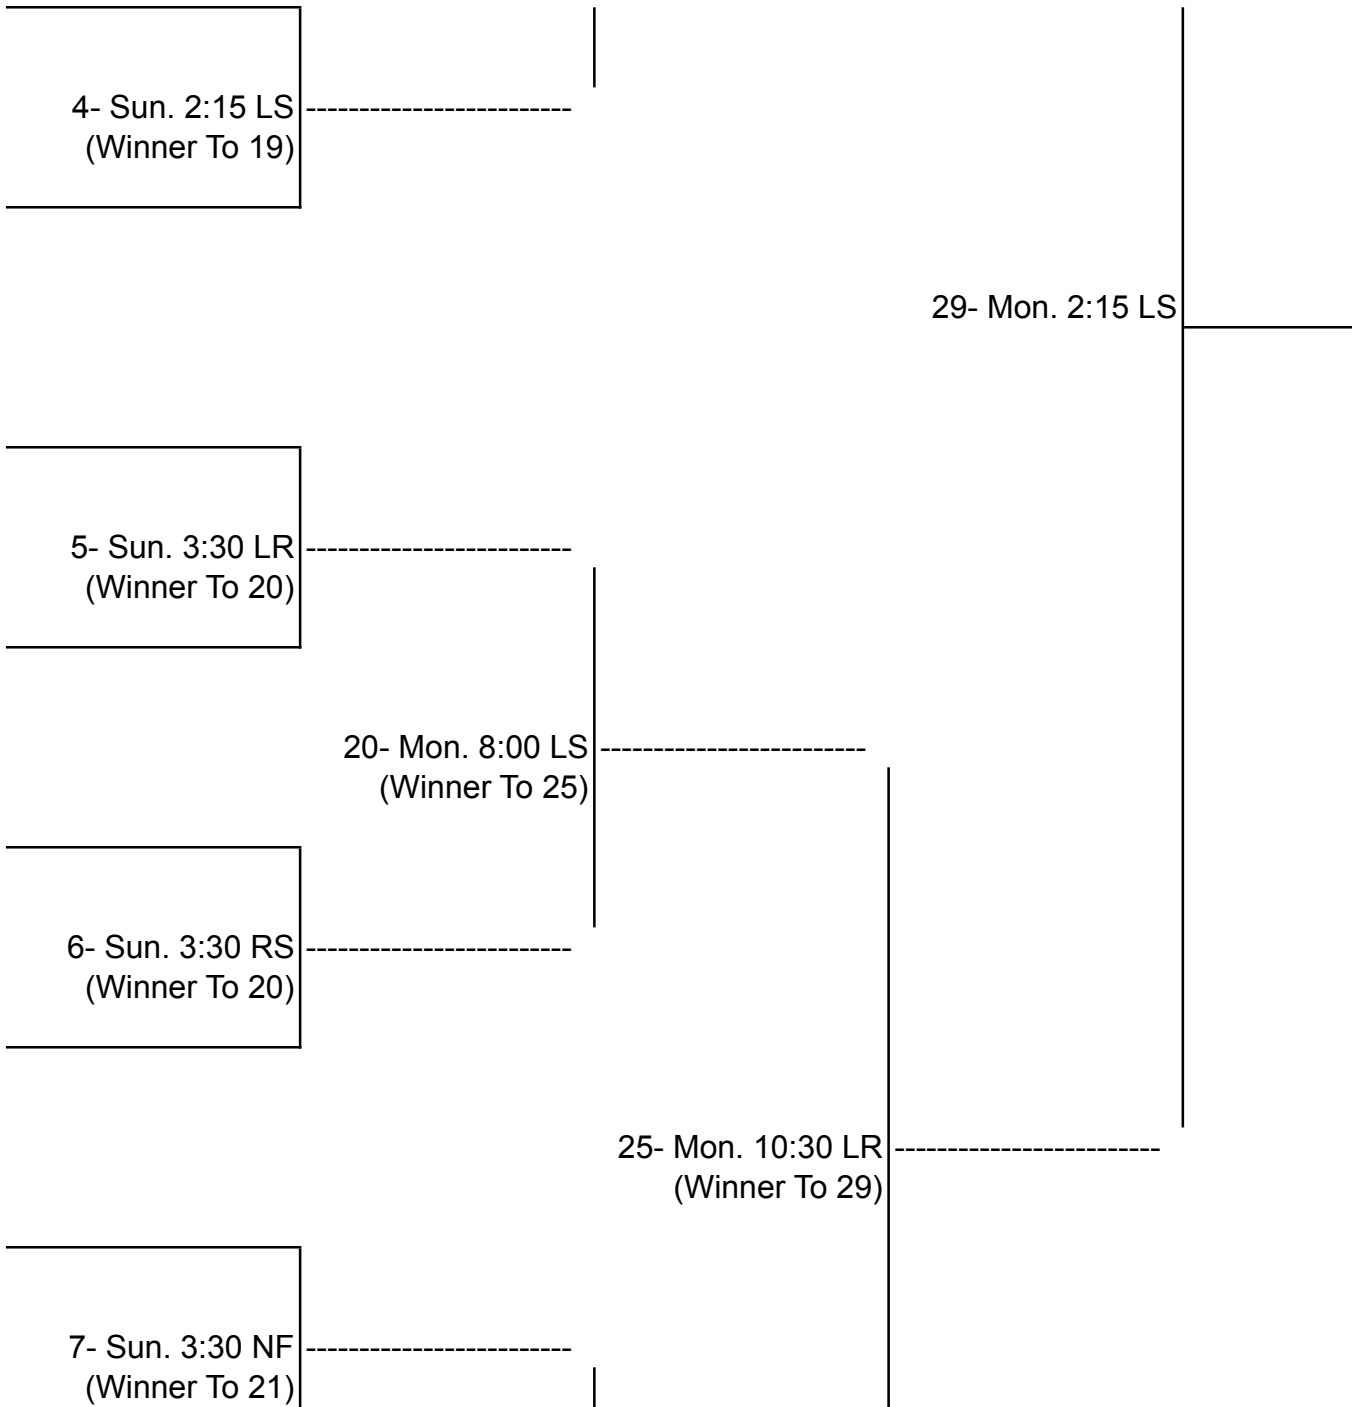

"B" Division

21- Mon. 8:00 LR
(Winner To 25)

8- Sun. 3:30 LS
(Winner To 21)
